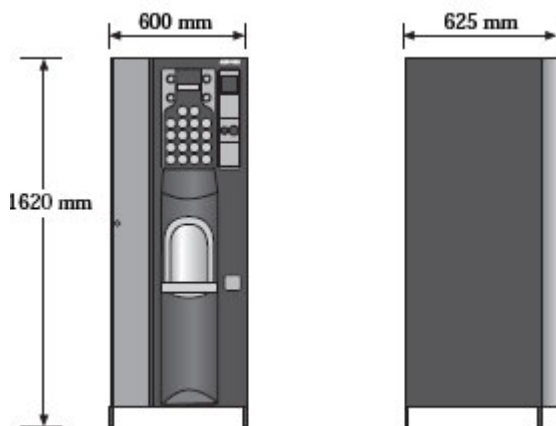

City M Espresso / Instant

The Azkoyen is a fully automatic with 7 ingredient canisters and a built in 500 cups capacity cup station. Designed for Offices with little space. Simple instructions make high quality drink at a touch of a button. Eye-catching design, easy to clean components with a self-clean program, City-M is a very reliable machine.

Call us now for our very special price!